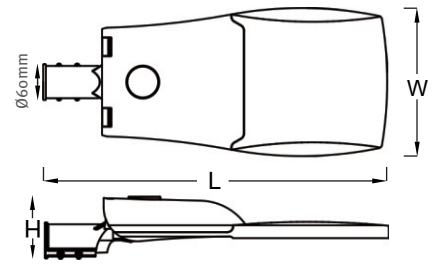

PRODUCT RANGE & DIMENSIONS

Catalogue Reference	Size (mm)			Weight (Kg)
	L	W	H	
MICRO 45W NW LED	573	220	131	3.6±0.2
MINI 60W NW LED	664	251	132	4.7±0.2
MINI 90W NW LED	664	251	132	5.8±0.2
MIDI 120W NW LED	740	285	132	6.5±0.2