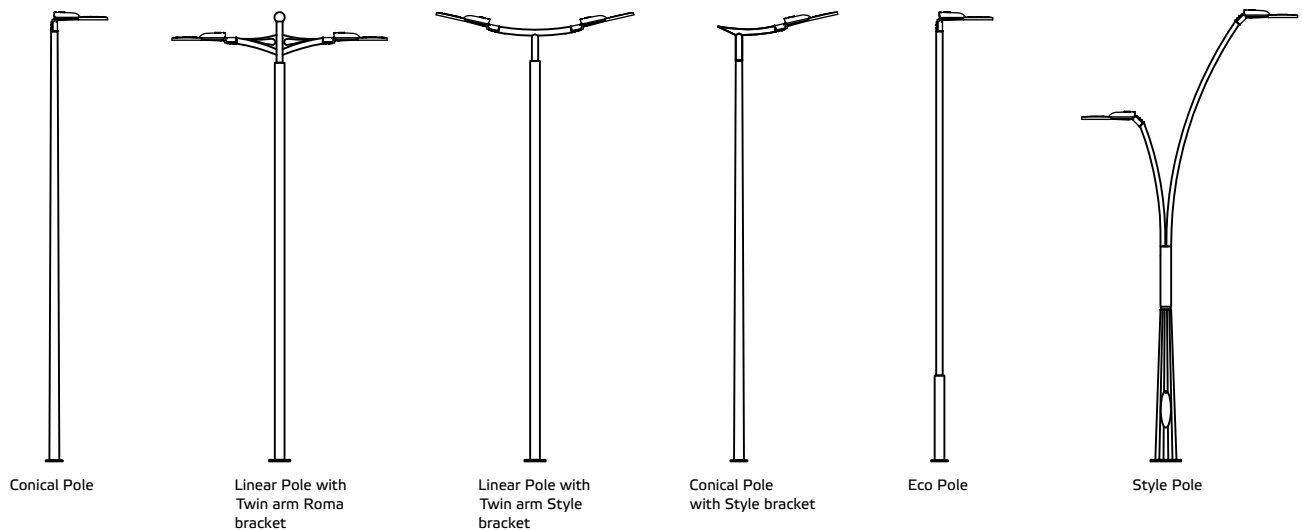

Sales Head Office :
Kesslec Smart Lighting Technologies Private Limited
(Formerly Kesselec Lighting Private Limited)
210 Charmwood Plaza | Eros Garden Colony |
Charmwood Village | Surajkund Road |
Faridabad -121009 | Haryana | India
E-mail: info@keselec.com