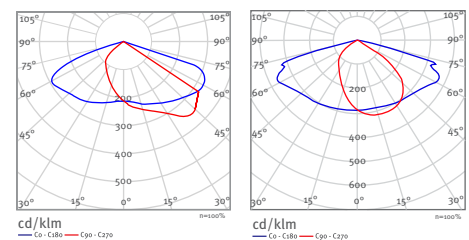

Typical photometry with 3030 led