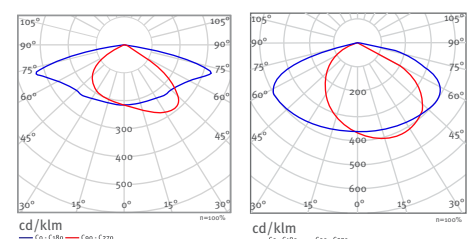

Typical photometry with 5050 led