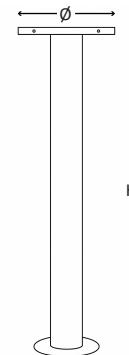

MUSHROOM BOLLARD MTM

DECORATIVE BOLLARD

MUSHROOM Bollard luminaire is a durable and energy-efficient LED lighting solution, ideal for outdoor spaces like parks, gardens, and walkways. It features a high-quality die-cast and extruded aluminum body with a PC diffuser, ensuring both style and functionality.

Designed for reliability, this luminaire offers excellent performance with minimal maintenance. Its energy-efficient 120° viewing angle provide optimal illumination while reducing power consumption and environmental impact. With IP65 protection and 4kV surge resistance, it is built to withstand harsh outdoor conditions. Available in 10W, 3000K color temperature for versatile lighting applications.

Input Power	Ø	Size H (mm)	Rated Voltage (V)	Power Factor	ATHD	Input Frequency	Efficacy (Lm/W)	CCT*	CRI
MUSHROOM BOLLARD 10W	180	1000	240	>0.90	<10%	50Hz	70	3000K	70

* WW: 3000K, NW: 4000K, CW: 5700K. Other CCTs also available on request