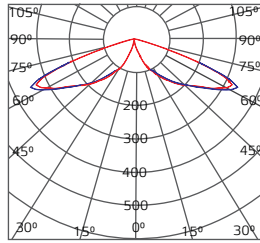

>50,000
Hours
L70

Light Distribution

Cd/klm
Co - C180 — C90 - C270

Asymmetric

Cd/klm
Co - C180 — C90 - C270

Rotationally Symmetric

Cd/klm
Co - C180 — C90 - C270

Symmetric