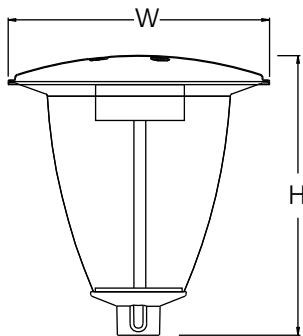

LUMANTIX-P

Design Licenced By
TRILUX

Decorative post-top luminaire with classic mushroom form.

Its MLT version (Multi-Lens Technology), consisting of highly efficient UV and temperature-resistant lens systems in 4-fold configuration with symmetric wide light intensity distribution for illuminating paths, especially cycle paths. Further beam characteristics are available for flexible adaptation to customer-specific lighting tasks.

Luminaire body of cast aluminium and canopy of corrosion-resistant aluminium. Diffusers of highly impact-resistant clear PMMA.

Input Power	Size W (mm)	H (mm)	Weight (Kg)	Rated Voltage (V)	Power Factor	ATHD	Input Frequency	Efficacy* (Lm/W)	CCT**	CRI
LUMANTIX - P 25W	570	606	7.5	240	>0.95	<10%	50Hz	100	WW/NW/CW	70
LUMANTIX - P 35W	570	606	7.5	240	>0.95	<10%	50Hz	100	WW/NW/CW	70

* For NW/CW only. Option available in 110Lm/W

** WW: 3000K, NW: 4000K, CW: 5700K. Other CCTs also available on request

Material & Finish

- Housing - Pressure Die Cast Aluminium / Spun aluminium canopy
- Protector - Clear PMMA
- Finish - Powder coated Grey

Installation & Mounting 3 - 6m

- Mounting on 76mm OD diameter pipe

Post Top

IS 10322
(Part 5/Sec 3):2012

R-91003158
www.bis.gov.in

IP65

IK07

10KV