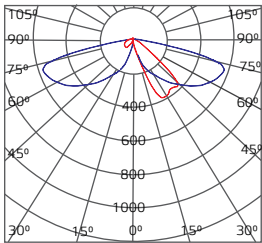

>50,000
Hours
L70

Light Distribution

Cd/klm
Co - C180 — C90 - C270

Asymmetric

Cd/klm
Co - C180 — C90 - C270

Rotationally Symmetric

Cd/klm
Co - C180 — C90 - C270

Symmetric