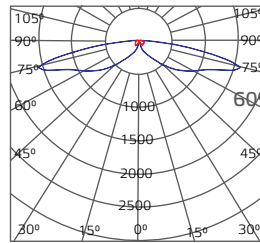

>50,000
Hours
L70

Light Distribution

Cd/klm
Co - C180 — C90 - C270

Asymmetric

Cd/klm
Co - C180 — C90 - C270

Rotationally Symmetric

Cd/klm
Co - C180 — C90 - C270

Symmetric