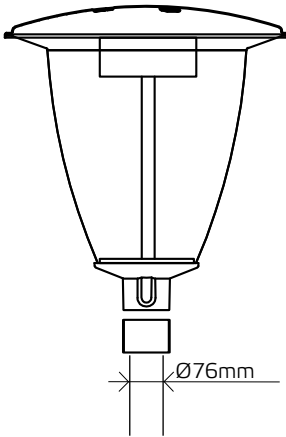

Luminaire body of cast aluminium and canopy of corrosion-resistant aluminium. Diffusers of highly impact-resistant clear PMMA.

Input Power	Size W (mm)	H (mm)	Weight (Kg)	Rated Voltage (V)	Power Factor	ATHD	Input Frequency	Efficacy* (Lm/W)	CCT**	CRI
LUMANTIX - P 25W	570	606	7.5	240	>0.95	<10%	50Hz	100	WW/NW/CW	70
LUMANTIX - P 35W	570	606	7.5	240	>0.95	<10%	50Hz	100	WW/NW/CW	70

* For NW/CW only. Option available in 110Lm/W

** WW: 3000K, NW: 4000K, CW: 5700K. Other CCTs also available on request

Material & Finish

- Housing - Pressure Die Cast Aluminium / Spun aluminium canopy
- Protector - Clear PMMA
- Finish - Powder coated Grey

Installation & Mounting 3 - 6m

- Mounting on 76mm OD diameter pipe

Post Top

IS 10322
(Part 5/Sec 3):2012

R-91003158
www.bis.gov.in

IP65

IK07

10KV