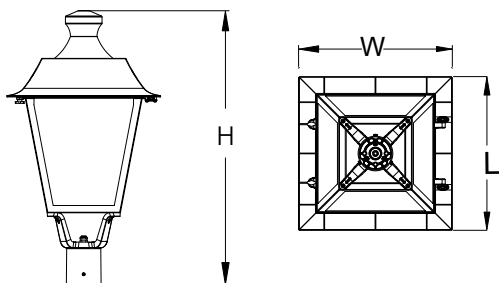

GOA is designed to avoid light pollution with upward light output ratio (ULOR) of 0% at 0 . An option for NEMA socket is available on post top version.

Electrical Disconnector

Vent Plug

Input Power	L	Size W (mm)	H	Weight (Kg)	Rated Voltage (V)	Power Factor	ATHD	Input Frequency	Efficacy* (Lm/W)	CCT**	CRI
GOA 30W	420	420	750	7.4±0.2	240	>0.95	<10%	50Hz	110	WW/NW/CW	70
GOA 40W	420	420	750	7.4±0.2	240	>0.95	<10%	50Hz	110	WW/NW/CW	70
GOA 60W	420	420	750	7.4±0.2	240	>0.95	<10%	50Hz	110	WW/NW/CW	70
GOA 80W	420	420	750	7.4±0.2	240	>0.95	<10%	50Hz	110	WW/NW/CW	70