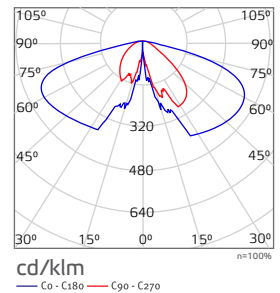

Light Distribution

Chatsworth Pole   Blenheim Pole   Bali Pole   Costworth Pole   Nemo Pole with Scroll Bracket   Costworth Pole with Hoop Bracket

Manufacturing:
Kesslec Smart Lighting Technologies Private Limited
(Formerly Keselec Lighting Private Limited)
Plot no 55 Industrial Area | N.I.T
Faridabad - 121001 | Haryana | India
E-mail: info@kesslec.com