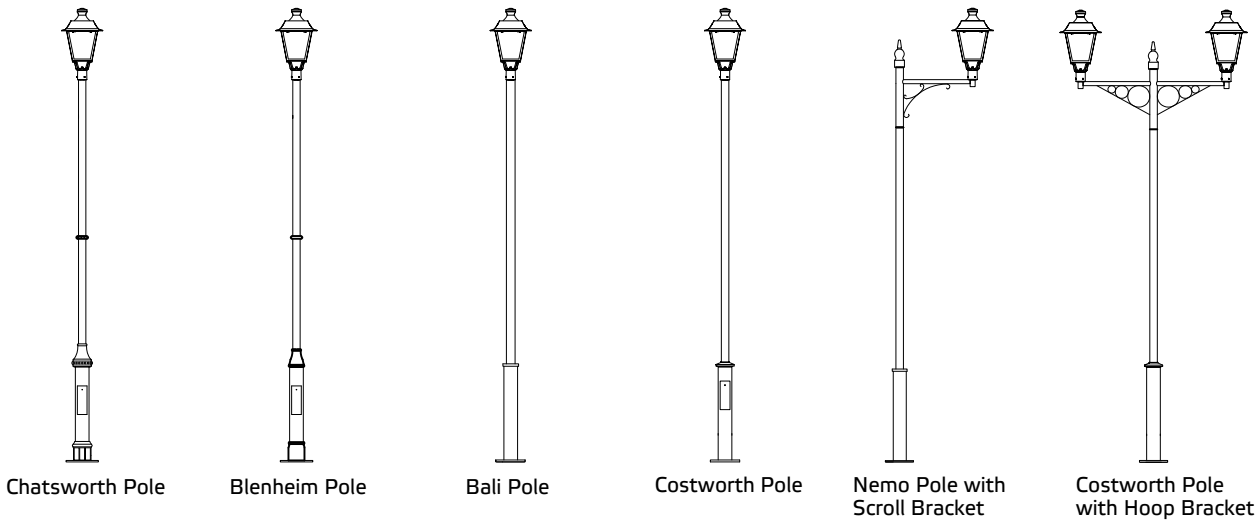

Light Distribution

Chatsworth Pole   Blenheim Pole   Bali Pole   Costworth Pole   Nemo Pole with Scroll Bracket   Costworth Pole with Hoop Bracket

Manufacturing:
Kesslec Smart Lighting Technologies Private Limited
(Formerly Keselec Lighting Private Limited)
Plot no 55 Industrial Area | N.I.T
Faridabad - 121001 | Haryana | India
E-mail: info@kesslec.com