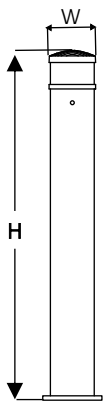

# VORA

ELEGANT  
&  
COST EFFECTIVE

Cylindrical shaped LED Bollard in 9W & 12W with a base plate in two heights of 500mm & 800mm, and a 220mm Stud option with concealed mounting.

Made from aluminum painted gray and has a clear (or opal) acrylic protector. It is best suited for parks, gardens, pedestrian walkways, entrances, industrial paths, parking lots, jogging & cycling tracks.

180° Light shield

Easy access to driver

VORA

VORA STUD

Input Power	Size (mm)		Weight (Kg)	Rated Voltage (V)	Power Factor	ATHD	Input Frequency	Efficacy* (Lm/W)	CCT**	CRI
VORA 9W	100	500	2.1	240	>0.95	<10%	50Hz	75	WW/NW/CW	70
VORA 9W	100	800	2.9	240	>0.95	<10%	50Hz	75	WW/NW/CW	70
VORA STUD 9W	100	220	1.36	240	>0.95	<10%	50Hz	75	WW/NW/CW	70
VORA 12W	100	500	2.9	240	>0.95	<10%	50Hz	75	WW/NW/CW	70
VORA 12W	100	800	2.1	240	>0.95	<10%	50Hz	75	WW/NW/CW	70
VORA STUD12W	100	220	1.36	240	>0.95	<10%	50Hz	75	WW/NW/CW	70

\* For NW/CW only.

\*\* WW: 3000K, NW: 4000K, CW: 5700K. Other CCTs also available on request

## Installation & Mounting

- Available in three different lengths - 500mm & 800mm with base plate and 220mm in concealed mounting
- Base plate mounting on 4xM10 bolts on 100mm PCD
- Concealed mounting on 3xM8 bolts on 60mm PCD