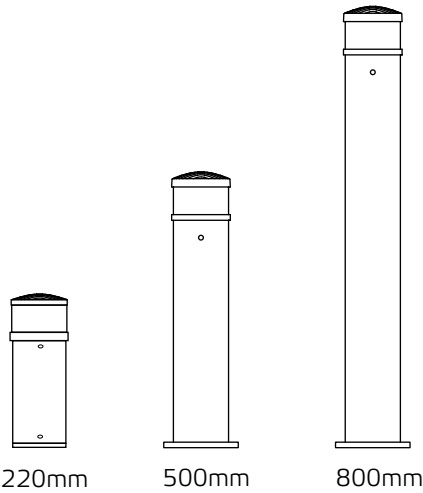

Material & Finish

- Housing - Aluminium Pipe
- Protector - PMMA (optional PC)
- Finish - Powder Coated

Installation & Mounting

- Available in three different lengths - 500mm & 800mm with base plate and 220mm in concealed mounting
- Base plate mounting on 4xM10 bolts on 100mm PCD
- Concealed mounting on 3xM8 bolts on 60mm PCD

IS 10322
(Part 5/Sec 3):2012

R-91003158
www.bis.gov.in

IP66*

IK07**

4KV

>50,000
Hours
L70

* Optical compartment

** Optional IK10 with PC