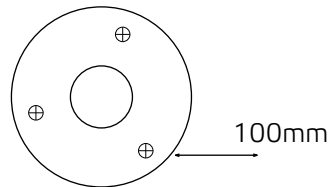

Concealed mounting