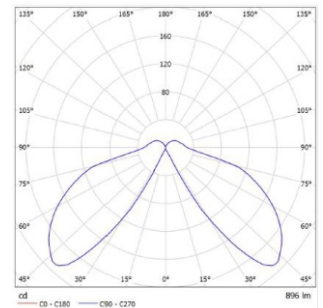

Light Distribution

Remove 3 nos. grub screws M5x10 using
Allen key size M2.5mm