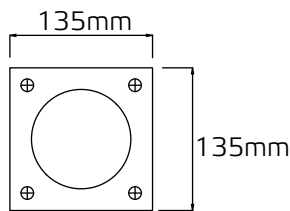

Base plate mounting